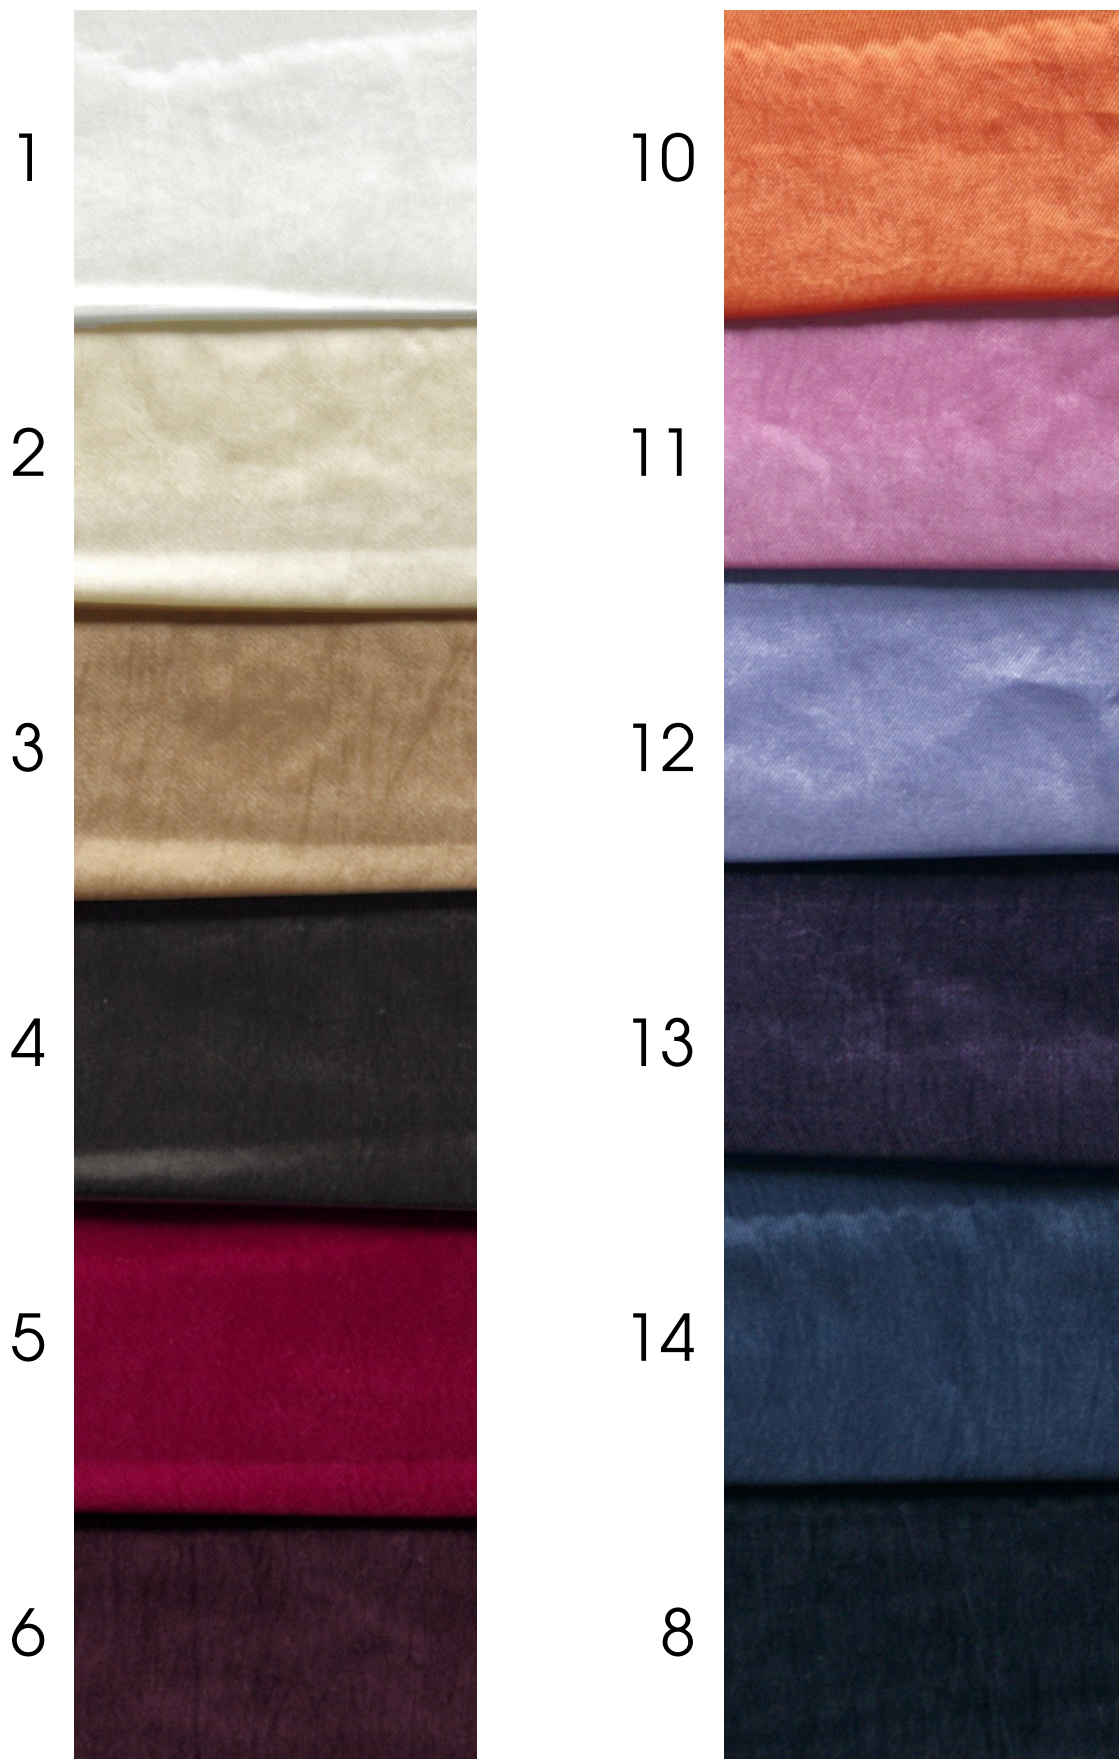

100% cupro  
110 gr/ml - 79 gr/m<sup>2</sup>  
H: 140 cm

**STOCK SERVICE!**

Cartella colori / Colour card  
Saglia Londra soft touch

Cartella colori / Colour card  
Saglia Londra soft touch